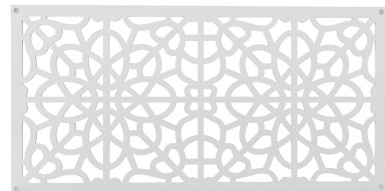

Barrette

OUTDOOR LIVING® 

DECORATIVE SCREEN PANELS
PRODUCT INFORMATION

Decorative Screen Panels offer a unique and attractive way to customize an indoor or outdoor setting. They are the perfect home accent that can enhance a room, deck, patio, or garden area, allowing for creativity with privacy screening options. Decorative Screen Panels can be hung from your patio, dress up your under-deck solution, or be installed up to 3 panels high in our powder-coated matte black aluminum Frame Kits to create semi-privacy in your outdoor space.

FEATURES & BENEFITS

- Paintable for complete customization
- Low thermal expansion and contraction
- Extra thick for superior durability
- Color matched hardware kit available
- Transferable Limited Lifetime Warranty 
- 3D design (Boardwalk pattern)

Boardwalk

Sprig

US Des. Pat. No. D843,605

Fretwork

US Des. Pat. No. D843,608

Morse

US Des. Pat. No. D843,607

Frame Kit

WHITE

CLAY

SADDLE

BRAZILIAN WALNUT*

BLACK

*Brazilian Walnut only available in the Sprig style of Decorative Screen Panels. See our website for all product options.