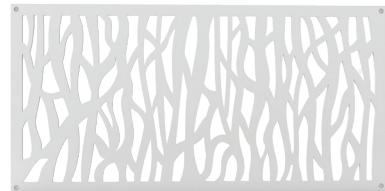

Sprig

US Des. Pat. No. D843,605